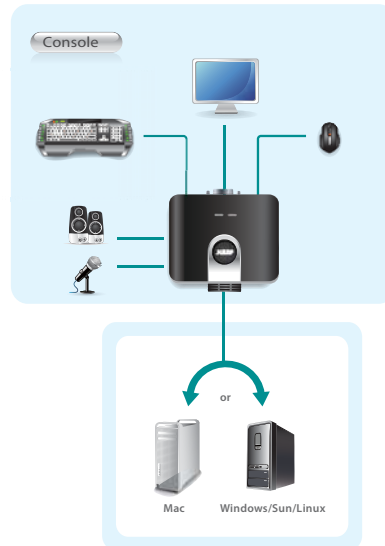

## 2- Port USB KVM Switch with File Transfer

The CS62T improves on prior models in the Cable KVM series, by combing a 2-port KVM switch enabling it to provide USB peripheral sharing and USB file sharing between the connected computers – ideal for syncing files, folders between portable and desktop computers.

Featuring an unbeatable combination of USB peripheral sharing, USB file management, audio support for multimedia, and user-friendly operation, the CS62T offers the utmost in desktop KVM switching functionality.

### Features

- One USB console controls two USB interface computers
- USB File Management – transfer files between connected Windows based computers – sync files, folders
- USB mouse port can be used for USB hub and USB peripheral sharing
- Computer selection via hotkeys and mouse\*
- Hotkey selection for OS and keyboard language
- Audio-enabled – full bass response for 2.1 surround sound
- Multiplatform support – Windows, Linux, Mac, and Sun
- Compact design, built-in all-in-one cables (2 x 0.9 m)
- Video DynaSync™ – exclusive ATEN technology which eliminates boot-up display problems and optimizes resolution when switching between ports
- Power on detection – automatically switches to the first powered on computer
- Superior video quality – up to 2048 x 1536; DDC2B
- Supports gaming and multimedia keyboards
- Supports multifunction and wireless keyboards and mice
- Mac/Sun keyboard support and emulation\*\*
- Auto Scan function to monitor computer operation
- Non-powered
  - \* Mouse port switching is only supported when using a USB 3-key wheel mouse
  - \*\* 1. PC keyboard combinations emulate Sun/Mac keyboards  
2. Sun/Mac keyboards only work with their own computers