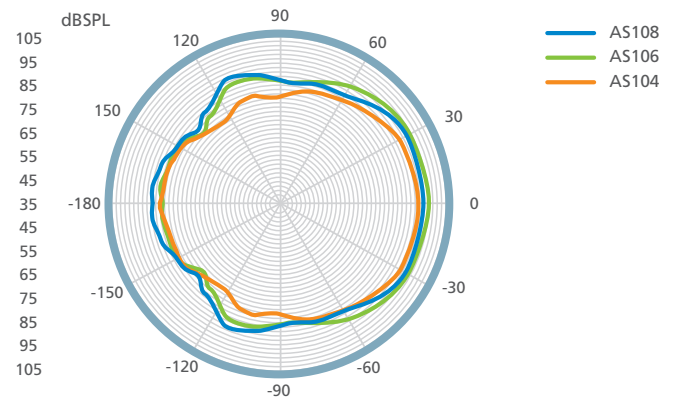

極性
SPL対角度 (1kHz)

機能	AS104	AS106	AS108
システム仕様			
ウーハー	4インチ ラバーサスペンション付きペーパーコーン	6.5インチ ラバーサスペンション付きペーパーコーン	8インチ ラバーサスペンション付きペーパーコーン
ツイーター	20mm PEI ドームツイーター		
周波数特性	100～20kHz (-10dB)	80～20kHz (-10dB)	65～20kHz (-10dB)
歪み率	<=5%		
定格出力	30 W RMS / 60W ピーク	60 W RMS / 120W ピーク	80 W RMS / 160W ピーク
感度	86dB SPL、@1m、1W、1kHz	90dB SPL、@1m、1W、1kHz	90dB SPL、@1m、1W、1kHz
変圧器タップ	70 V (2.5 W、5 W、10 W、20 W) 100 V (*、5 W、10 W、20 W)	70 V (7.5 W、15 W、30 W、60 W) 100 V (*、15 W、30 W、60 W)	70 V (10 W、20 W、40 W、80 W) 100 V (*、20 W、40 W、80 W)
規格準拠			
認証	CE、WEEE、RoHS		
コネクター			
オーディオ入力	5.08mm Euroblock コネクター		
動作環境			
動作温度	0～40℃		
保管温度	-20～60℃		
湿度	0～80%RH、結露なきこと		
ケース			
重量	2.20 kg	3.70 kg	5.70 kg
ケース材料	UL94-V0ABS プラスチックバツフル、亜鉛めっきスチールバックカン		
サイズ (W×D×H)	218×218×130mm	257.2×257.2×197.5mm	309×309×248mm
色	ホワイトスピーカーグリル (塗装可能)、ホワイトスピーカーバツフル		
カットアウト径	182 mm	221 mm	271 mm
天井内クリアランス高さ	125 mm	195 mm	243 mm
同梱品	4インチ 同軸シーリング・ラウドスピーカー (AS104) 本体×2、Euroblock コネクター×2 天井補強キット×2、 カットアウト・テンプレート×2 スピーカーグリル×2、 クイックスタートガイド×1 ※ AS104は2台1組での販売となります。	6.5インチ 同軸シーリング・ラウドスピーカー (AS106) 本体×2、Euroblock コネクター×2 天井補強キット×2、 カットアウト・テンプレート×2 スピーカーグリル×2、 クイックスタートガイド×1 ※ AS106は2台1組での販売となります。	8インチ 同軸シーリング・ラウドスピーカー (AS108) 本体×2、Euroblockコネクター×2 天井補強キット×2 カットアウト・テンプレート×2 スピーカーグリル×2 クイックスタートガイド×1 ※AS108は2台1組での販売となります。