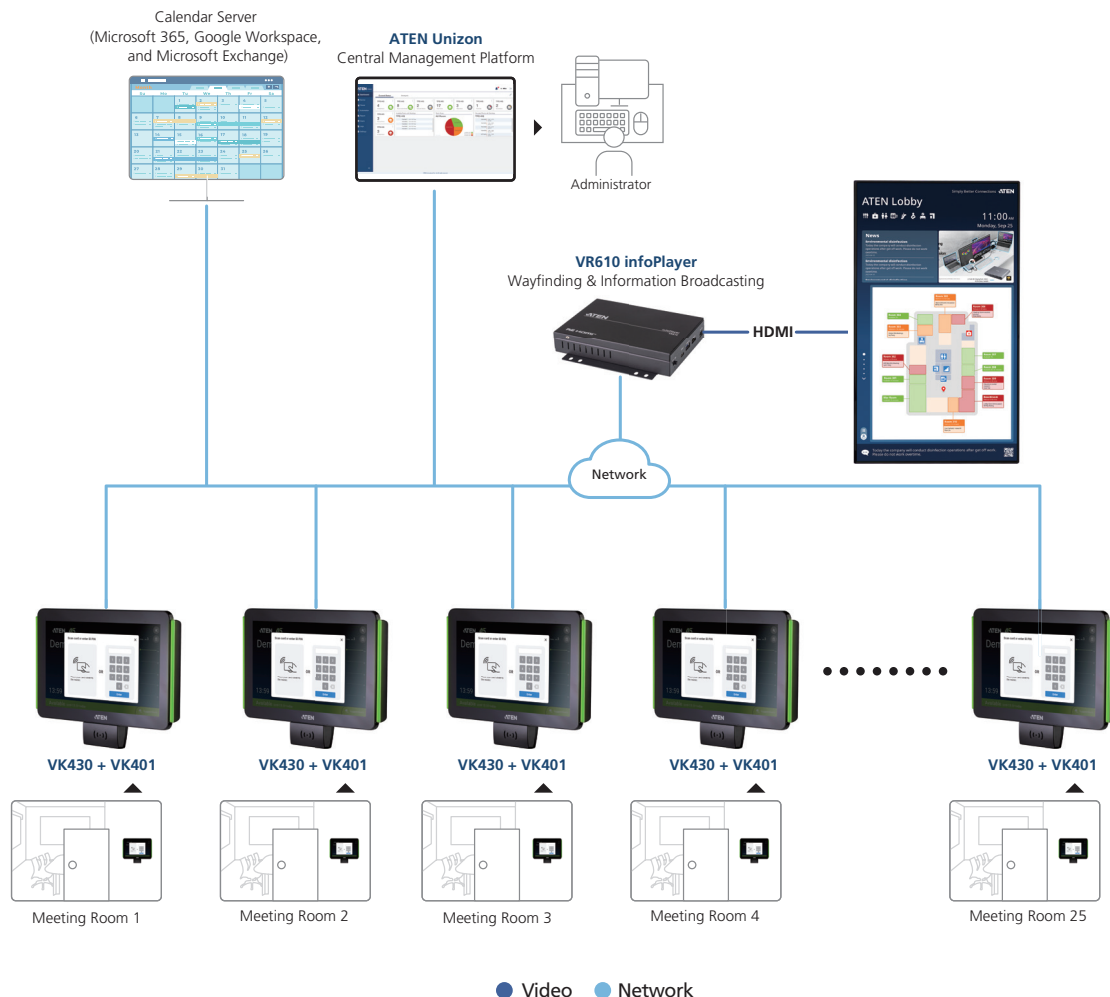

Features

- Connects to RBS panels to show room availability and the organization’s news/announcements in an overview in real-time on a display connected to VR610 via HDMI
- Displays room booking status in two formats:
  - List View: displays reservation details in an easy-to-read list
  - Map View: visualizes the location of each room to help users navigate through the spaces easily
- Content displayed (logos, text, images, videos, web pages, screen layouts, and RSS widget) customizable via RBS Configurator or remotely via VR610’s HDMI-in signals
- Spotlight Mode – enlarges widget content for clearer information display while keeping the room usage status visible on the side
- Built-in USB-C and USB Type-A ports support touchscreen functionality – allows reservation status checking and instant room booking on the screen
- Powerful dual-CPU – performs multiple tasks simultaneously, including inter-communication with RBS Configurator and RBS Panels and displaying room booking status and multimedia sources
- 4K crystal-clear clarity – gives a vivid, unambiguous view of the content
- Power over Ethernet (PoE) – VR610 receives power and data via an Ethernet cable
- Detachable bracket guarantees flexible mounting to the back of a monitor
- Remote access and control available via Unizon Viewer for easy management from the front-desk staff

Advanced Application