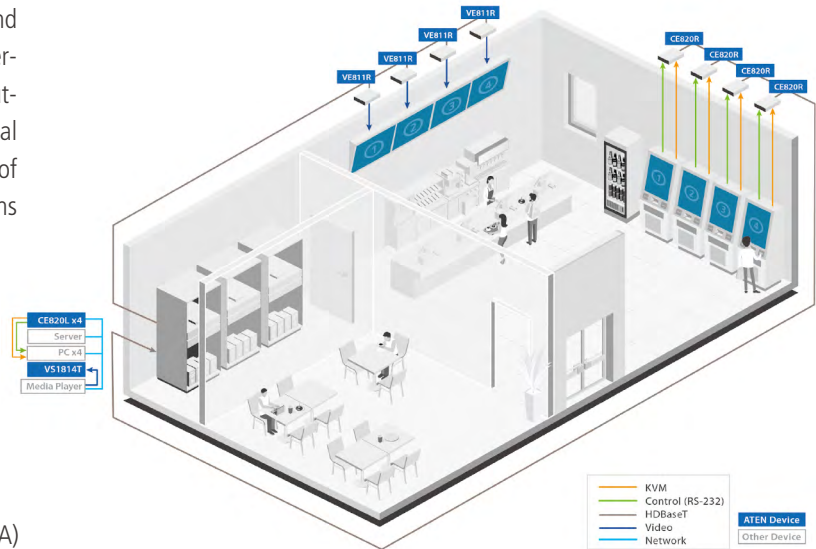

ATEN Solution

ATEN's HDBaseT KVM Extenders, supporting touch and payment interfaces, allow flexible placement of self-service kiosks on the shop floor while extending to computers located in a secure room. Integration with a digital signage system enabled distribution of interactive content spread across multiple locations throughout the store.

CE820 –

USB HDMI HDBaseT 2.0 KVM Extender (4K@100m)

VS1814T –

4-Port HDMI HDBaseT Splitter (HDBaseT Class A)

VE811R –

HDMI HDBaseT Receiver (4K@100m) (HDBaseT Class A)

Government – Security Control Room

A correctional center decided to upgrade its facility to streamline operations and enhance how valuable information can be accessed throughout the facility. This involved long-distance transmission of video with superior quality and control over computers located in the server room from monitoring stations as well as the control room.