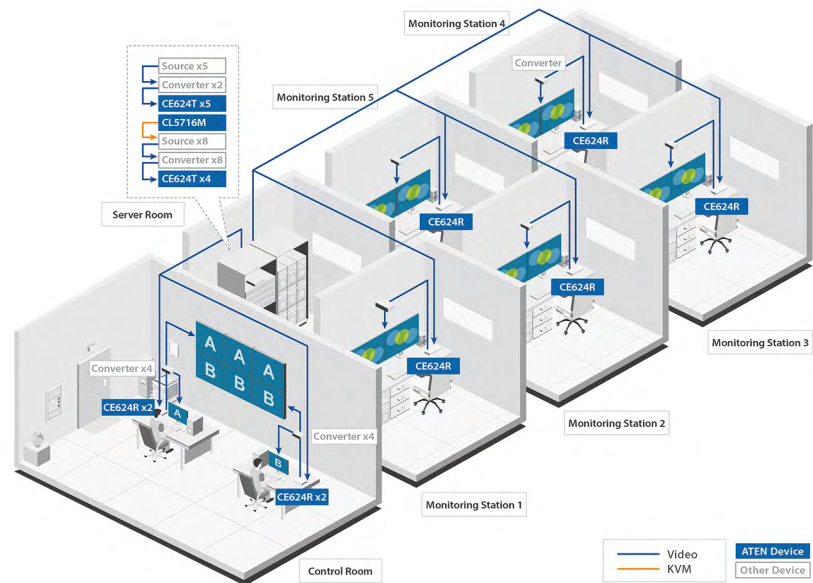

Government – Security Control Room

A correctional center decided to upgrade its facility to streamline operations and enhance how valuable information can be accessed throughout the facility. This involved long-distance transmission of video with superior quality and control over computers located in the server room from monitoring stations as well as the control room.

ATEN Solution

The ATEN CE624 HDBaseT 2.0 KVM Extender provides the most reliable long-distance transmission of video, audio, USB and RS-232 signals available on the market. Ideal for applications where convenient remote access at up to 100 meters is required, such as transportation and security control centers, medical facilities, and extended workstations.

CE624 –

USB DVI Dual View HDBaseT 2.0 KVM Extender

CL5716M –

17" 16-Port PS/2-USB VGA LCD KVM Switch