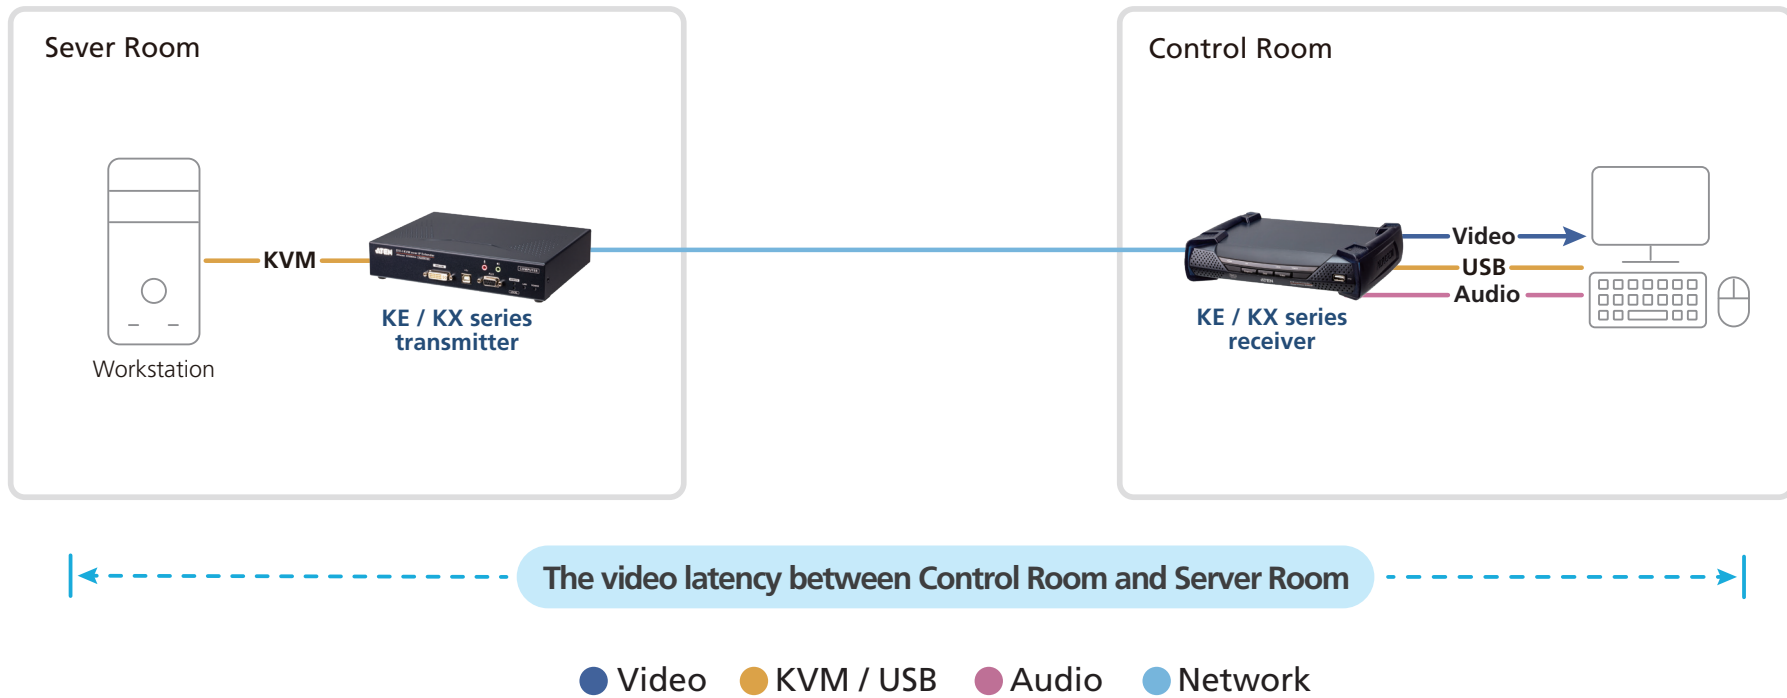

# Latency Measurement of the KE / KX series KVM over IP Extenders

<b>1</b>	Model	KE6940A
	Screen resolution	1920 x 1200 @ 60Hz
	Latency	4.58 ms

<b>2</b>	Model	KX9970
	Screen resolution	5120 x 1440 @ 60Hz
	Latency	1 ms